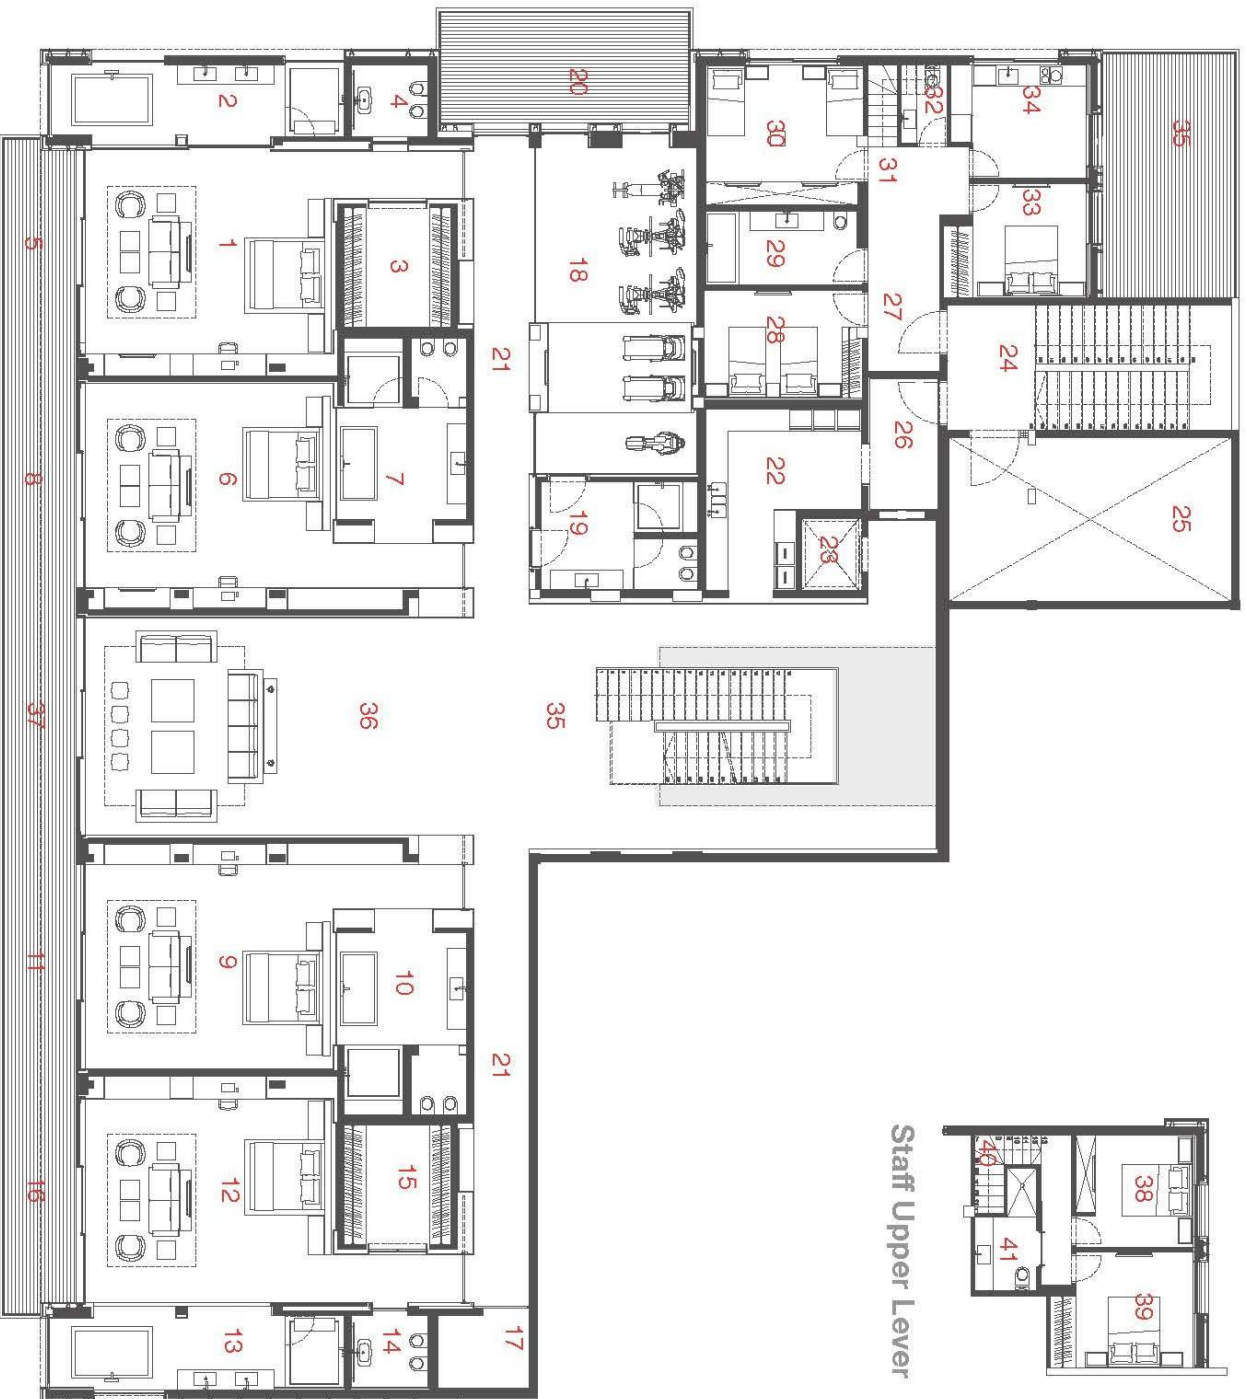

**Level + 4.00 - Entrance**

- 1. M Suite 1 - Bed Room
- 2. M Suite 1 - Living Room
- 3. M Suite 1 - Bath Room
- 4. M Suite 1 - Shower&Steamer
- 5. M Suite 1 - Toilet
- 6. M Suite 1 - Dressing Room
- 7. M Suite 1 - Terrace
- 8. M Suite 1 - Entrance
- 9. Elevator
- 10. Main Stairs Atrium
- 11. Main Entrance Lobby
- 12. M Suite 2 - Entrance
- 13. M Suite 2 - Living Room
- 14. M Suite 2 - Bed Room
- 15. M Suite 2 - Bath Room
- 16. M Suite 1 - Shower&Steamer
- 17. M Suite 2 - Toilet
- 18. M Suite 2 - Dressing Room
- 19. M Suite 2 - Terrace
- 20. Entrance

**Level 0.00 - Pool Deck**

1. Kitchen F.O.H
2. Dining Room
3. Kitchen B.O.H
4. Elevator
5. Toilet
6. Living Room
7. Toilet
8. Wine Cell
9. Main Stairs Atrium
10. Pool
11. Mechanical Room
12. Stairs
13. Pool Main Deck
14. Main Deck Dining chill-out areas

**Level -0.50 - Lower Level**

1. Suite 03 Bed Room
2. Suite 03 Bath Room
3. Suite 03 Dressing Room
4. Suite 03 Toilet
5. Suite 03 Terrace
6. Suite 04 Bed Room
7. Suite 04 Bath Room
8. Suite 04 Terrace
9. Suite 05 Bed Room
10. Suite 05 Bath Room
11. Suite 05 Terrace
12. Suite 06 Bed Room
13. Suite 06 Bath Room
14. Suite 06 Toilet
15. Suite 06 Dressing Room
16. Suite 06 Terrace
17. Storage Room
18. GYM
19. GYM Bath Room/Steamer
20. GYM Terrace
21. Hallway
22. Laundry Room
23. Elevator
24. Stair outside
25. Mechanical room / Storage
26. Back Entrance Lobby
27. Staff Lobby
28. Staff Bed Room 01
29. Staff Bath Room 01
30. Staff Bed Room 02
31. Staff Stair to upper floor
32. Staff Toilet 01
33. Staff Room 03
34. Staff Kitchen
35. Main Atrium Stairs
36. Living Room / Play Room
37. Terrace
38. Staff Room 04 / upper floor
39. Staff Room 05 / upper floor
40. Staff stairs to upper floor
41. Staff Bath Room 02 / upper floor

Site Plan

1. Parking 100 s.q.m
2. Entrance
3. Entrance steps
4. Entrance Pool Steps
5. Water-Fall Pool
6. Decorative Pool
7. Stairs to Lower Floor
8. Sky Light
9. Roof Entrance
10. Main Roof
11. Pool
12. Main Deck
13. M&E room below Parking and Front Pool