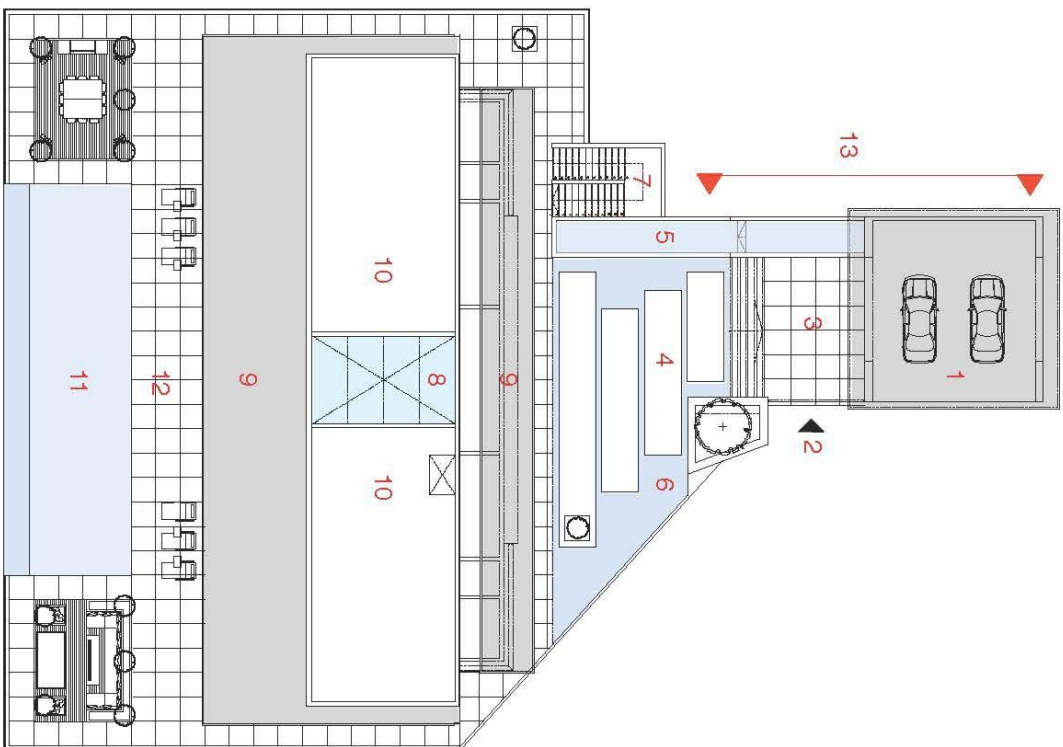

**Level + 4.00 - Entrance**

- 1. M Suite 1 - Bed Room
- 2. M Suite 1 - Living Room
- 3. M Suite 1 - Bath Room
- 4. M Suite 1 - Shower&Steamer
- 5. M Suite 1 - Toilet
- 6. M Suite 1 - Dressing Room
- 7. M Suite 1 - Terrace
- 8. M Suite 1 - Entrance
- 9. Elevator
- 10. Main Stairs Atrium
- 11. Main Entrance Lobby
- 12. M Suite 2 - Entrance
- 13. M Suite 2 - Living Room
- 14. M Suite 2 - Bed Room
- 15. M Suite 2 - Bath Room
- 16. M Suite 1 - Shower&Steamer
- 17. M Suite 2 - Toilet
- 18. M Suite 2 - Dressing Room
- 19. M Suite 2 - Terrace
- 20. Entrance

**Level 0.00 - Pool Deck**

1. Kitchen F.O.H
2. Dining Room
3. Kitchen B.O.H
4. Elevator
5. Toilet
6. Living Room
7. Toilet
8. Wine Cell
9. Main Stairs Atrium
10. Pool
11. Mechanical Room
12. Stairs
13. Pool Main Deck
14. Main Deck Dining chill-out areas

**Level -0.50 - Lower Level**

1. Suite 03 Bed Room
2. Suite 03 Bath Room
3. Suite 03 Dressing Room
4. Suite 03 Toilet
5. Suite 03 Terrace
6. Suite 04 Bed Room
7. Suite 04 Bath Room
8. Suite 04 Terrace
9. Suite 05 Bed Room
10. Suite 05 Bath Room
11. Suite 05 Terrace
12. Suite 06 Bed Room
13. Suite 06 Bath Room
14. Suite 06 Toilet
15. Suite 06 Dressing Room
16. Suite 06 Terrace
17. Storage Room
18. GYM
19. GYM Bath Room/Steamer
20. GYM Terrace
21. Hallway
22. Laundry Room
23. Elevator
24. Stair outside
25. Mechanical room / Storage
26. Back Entrance Lobby
27. Staff Lobby
28. Staff Bed Room 01
29. Staff Bath Room 01
30. Staff Bed Room 02
31. Staff Stair to upper floor
32. Staff Toilet 01
33. Staff Room 03
34. Staff Kitchen
35. Main Atrium Stairs
36. Living Room / Play Room
37. Terrace
38. Staff Room 04 / upper floor
39. Staff Room 05 / upper floor
40. Staff stairs to upper floor
41. Staff Bath Room 02 / upper floor

Site Plan

1. Parking 100 s.q.m
2. Entrance
3. Entrance steps
4. Entrance Pool Steps
5. Water-Fall Pool
6. Decorative Pool
7. Stairs to Lower Floor
8. Sky Light
9. Roof Entrance
10. Main Roof
11. Pool
12. Main Deck
13. M&E room below Parking and Front Pool