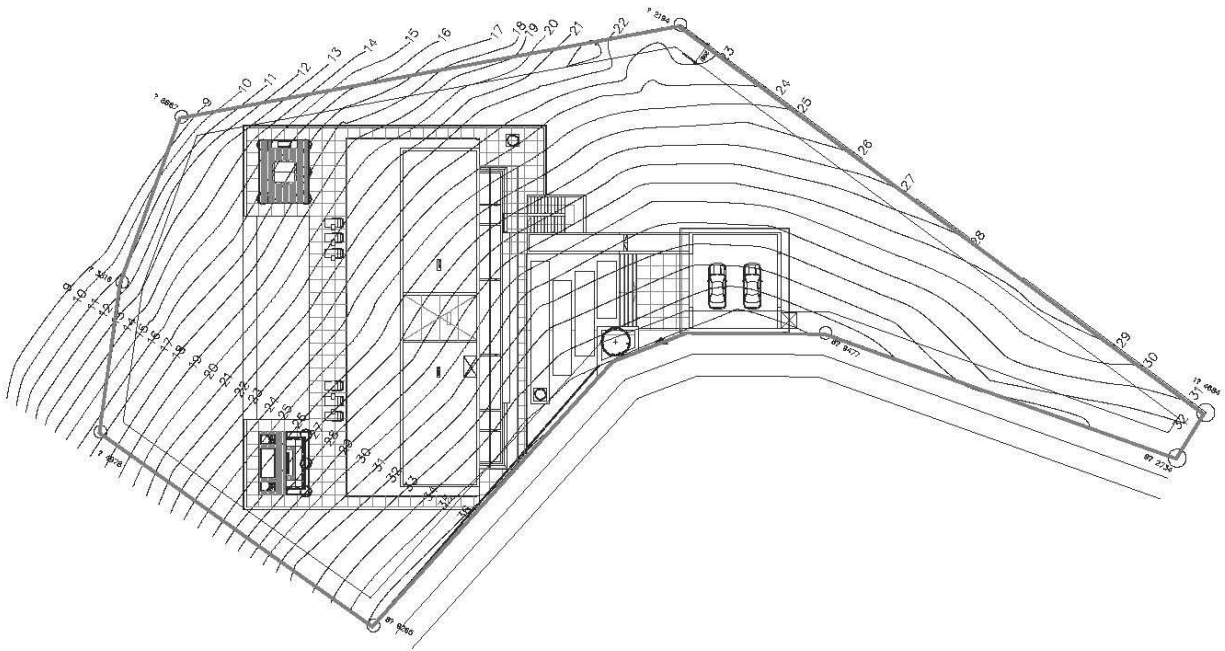

**Level + 4.00 - Entrance**

- 1. M Suite 1 - Bed Room
- 2. M Suite 1 - Living Room
- 3. M Suite 1 - Bath Room
- 4. M Suite 1 - Shower&Steamer
- 5. M Suite 1 - Toilet
- 6. M Suite 1 - Dressing Room
- 7. M Suite 1 - Terrace
- 8. M Suite 1 - Entrance
- 9. Elevator
- 10. Main Stairs Atrium
- 11. Main Entrance Lobby
- 12. M Suite 2 - Entrance
- 13. M Suite 2 - Living Room
- 14. M Suite 2 - Bed Room
- 15. M Suite 2 - Bath Room
- 16. M Suite 1 - Shower&Steamer
- 17. M Suite 2 - Toilet
- 18. M Suite 2 - Dressing Room
- 19. M Suite 2 - Terrace
- 20. Entrance

**Level 0.00 - Pool Deck**

1. Kitchen F.O.H
2. Dining Room
3. Kitchen B.O.H
4. Elevator
5. Toilet
6. Living Room
7. Toilet
8. Wine Cell
9. Main Stairs Atrium
10. Pool
11. Mechanical Room
12. Stairs
13. Pool Main Deck
14. Main Deck Dining chill-out areas

Site Plan

1. Parking 100 s.q.m
2. Entrance
3. Entrance steps
4. Entrance Pool Steps
5. Water-Fall Pool
6. Decorative Pool
7. Stairs to Lower Floor
8. Sky Light
9. Roof Entrance
10. Main Roof
11. Pool
12. Main Deck
13. M&E room below Parking and Front Pool