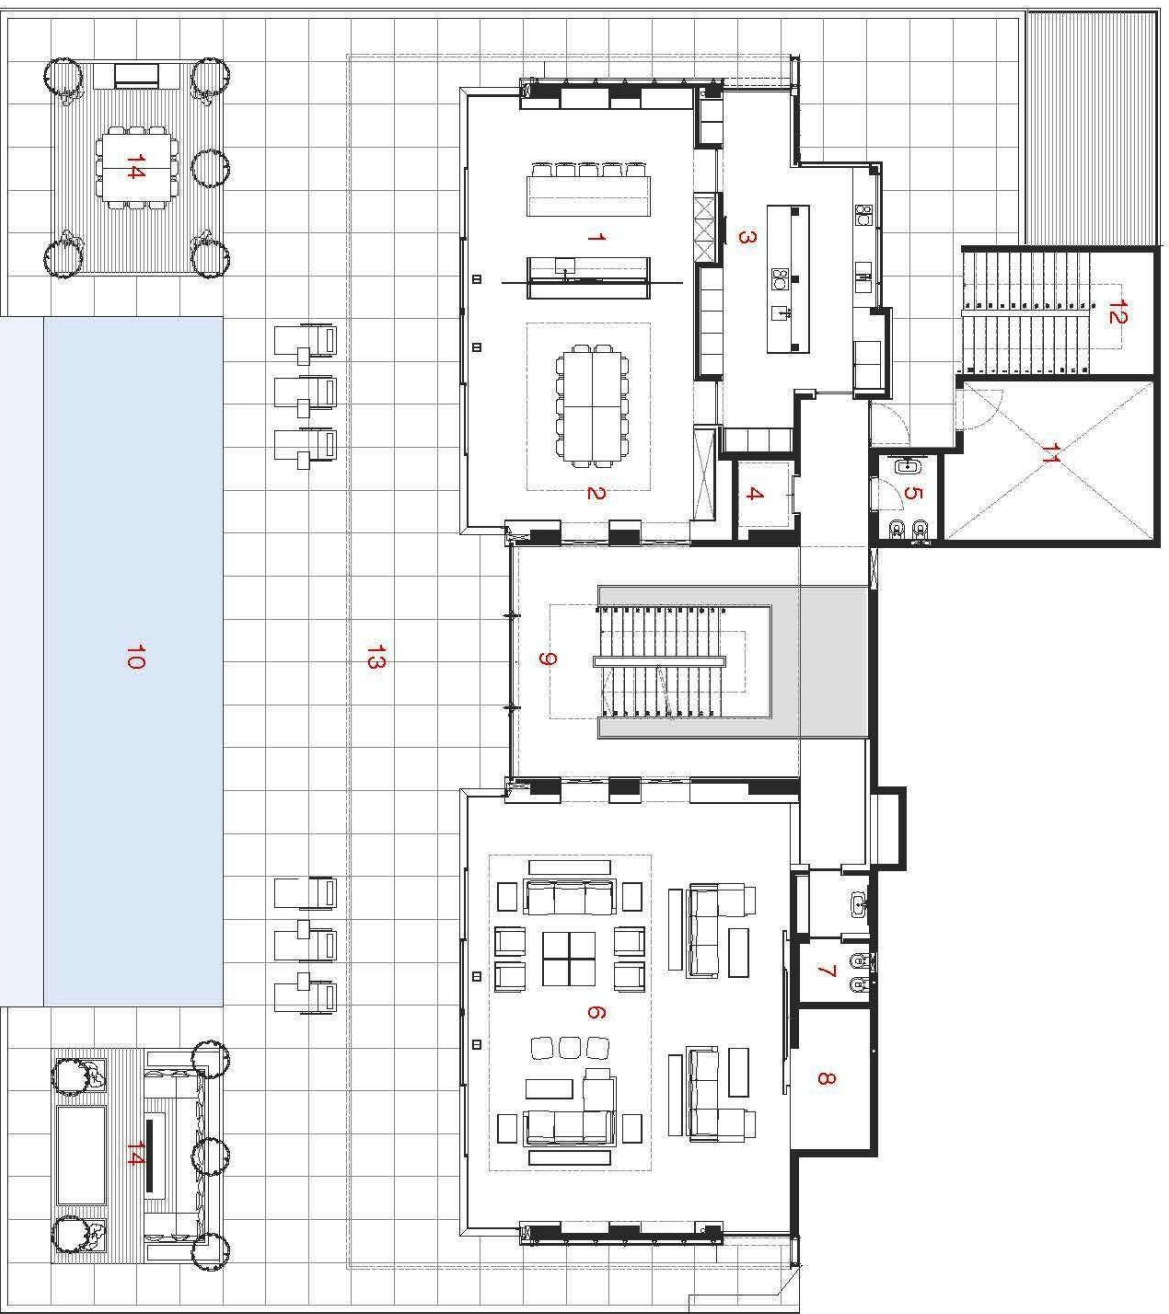

**Level + 4.00 - Entrance**

- 1. M Suite 1 - Bed Room
- 2. M Suite 1 - Living Room
- 3. M Suite 1 - Bath Room
- 4. M Suite 1 - Shower&Steamer
- 5. M Suite 1 - Toilet
- 6. M Suite 1 - Dressing Room
- 7. M Suite 1 - Terrace
- 8. M Suite 1 - Entrance
- 9. Elevator
- 10. Main Stairs Atrium
- 11. Main Entrance Lobby
- 12. M Suite 2 - Entrance
- 13. M Suite 2 - Living Room
- 14. M Suite 2 - Bed Room
- 15. M Suite 2 - Bath Room
- 16. M Suite 1 - Shower&Steamer
- 17. M Suite 2 - Toilet
- 18. M Suite 2 - Dressing Room
- 19. M Suite 2 - Terrace
- 20. Entrance

**Level 0.00 - Pool Deck**

1. Kitchen F.O.H
2. Dining Room
3. Kitchen B.O.H
4. Elevator
5. Toilet
6. Living Room
7. Toilet
8. Wine Cell
9. Main Stairs Atrium
10. Pool
11. Mechanical Room
12. Stairs
13. Pool Main Deck
14. Main Deck Dining chill-out areas

**Level -0.50 - Lower Level**

1. Suite 03 Bed Room
2. Suite 03 Bath Room
3. Suite 03 Dressing Room
4. Suite 03 Toilet
5. Suite 03 Terrace
6. Suite 04 Bed Room
7. Suite 04 Bath Room
8. Suite 04 Terrace
9. Suite 05 Bed Room
10. Suite 05 Bath Room
11. Suite 05 Terrace
12. Suite 06 Bed Room
13. Suite 06 Bath Room
14. Suite 06 Toilet
15. Suite 06 Dressing Room
16. Suite 06 Terrace
17. Storage Room
18. GYM
19. GYM Bath Room/Steamer
20. GYM Terrace
21. Hallway
22. Laundry Room
23. Elevator
24. Stair outside
25. Mechanical room / Storage
26. Back Entrance Lobby
27. Staff Lobby
28. Staff Bed Room 01
29. Staff Bath Room 01
30. Staff Bed Room 02
31. Staff Stair to upper floor
32. Staff Toilet 01
33. Staff Room 03
34. Staff Kitchen
35. Main Atrium Stairs
36. Living Room / Play Room
37. Terrace
38. Staff Room 04 / upper floor
39. Staff Room 05 / upper floor
40. Staff stairs to upper floor
41. Staff Bath Room 02 / upper floor

Site Plan

1. Parking 100 s.q.m
2. Entrance
3. Entrance steps
4. Entrance Pool Steps
5. Water-Fall Pool
6. Decorative Pool
7. Stairs to Lower Floor
8. Sky Light
9. Roof Entrance
10. Main Roof
11. Pool
12. Main Deck
13. M&E room below Parking and Front Pool